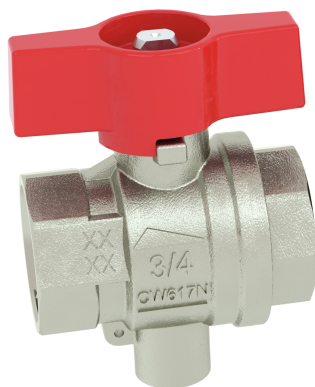

Temperature sensor fitting

Technical data

Weight	Weight	0.22 lb [0.10 kg]
---------------	--------	-------------------